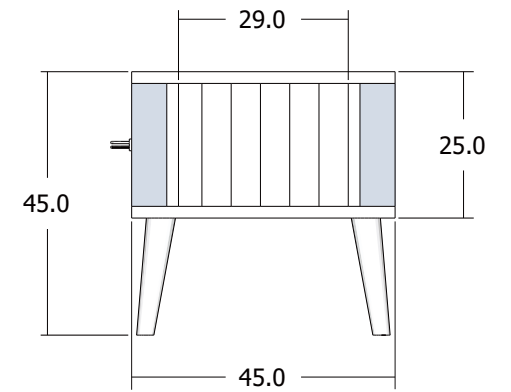

Technical Drawing

KK NO 20005

Nordic TV Dresser 2 Drawers

Dimensions (cm)

FRONT VIEW

SIDE VIEW