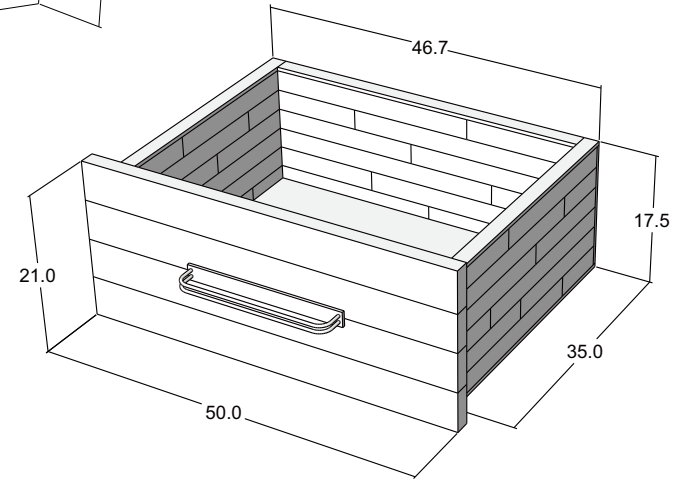

Technical Drawing

KK NO 20005

Nordic TV Dresser 2 Drawers

Dimensions (cm)

FRONT VIEW

SIDE VIEW