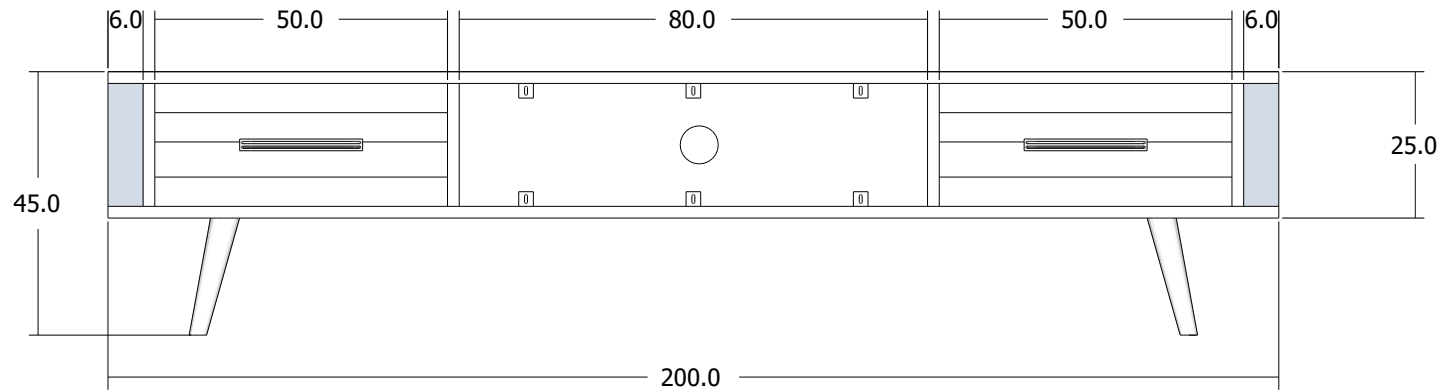

Technical Drawing

KK NO 20005

Nordic TV Dresser 2 Drawers

Dimensions (cm)

FRONT VIEW

SIDE VIEW