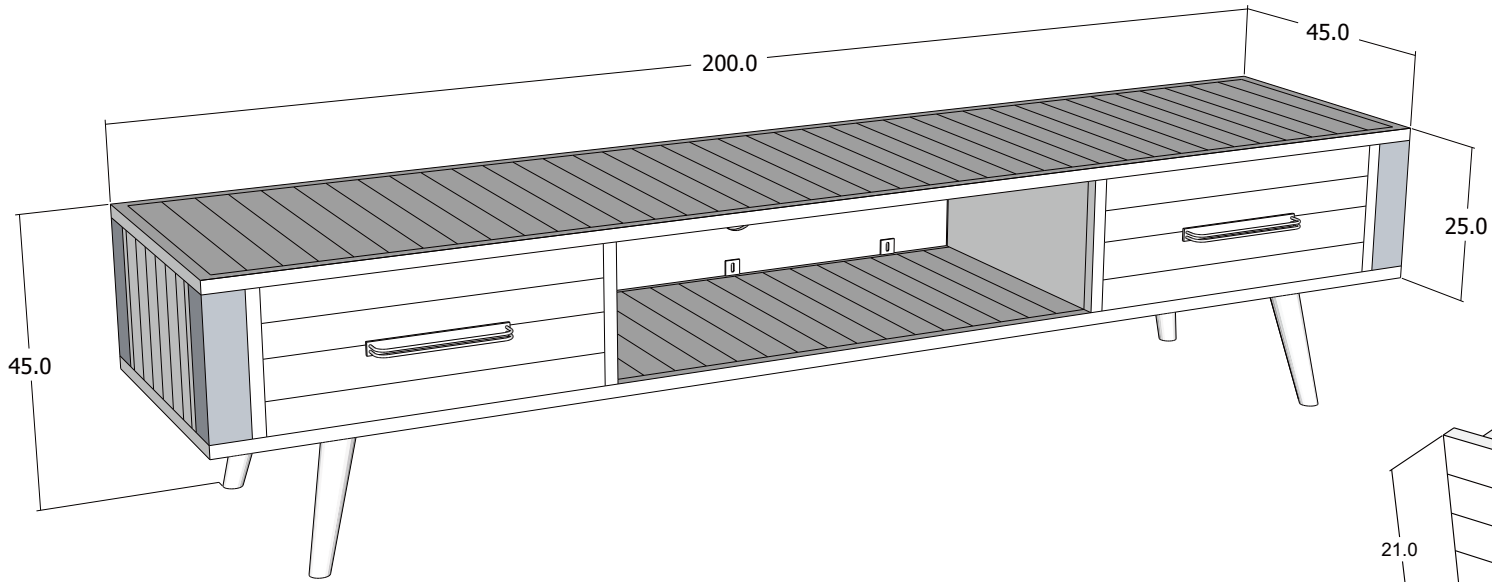

Technical Drawing

KK NO 20005

Nordic TV Dresser 2 Drawers

Dimensions (cm)

FRONT VIEW

SIDE VIEW