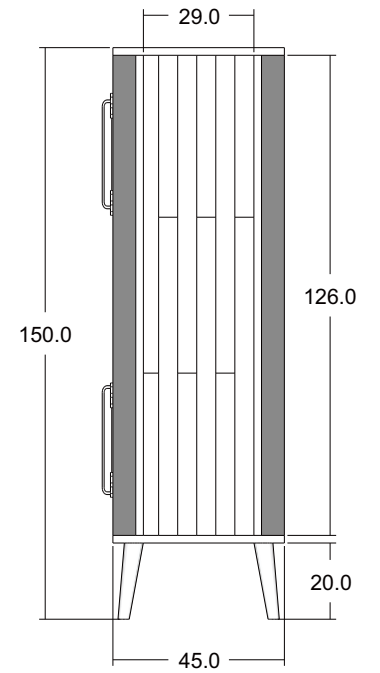

# Technical Drawing

MD RT 19053

Nordic Buffet 4 Doors

NOVA NOVO

Dimensions (cm)

**FRONT VIEW**

**SIDE VIEW**