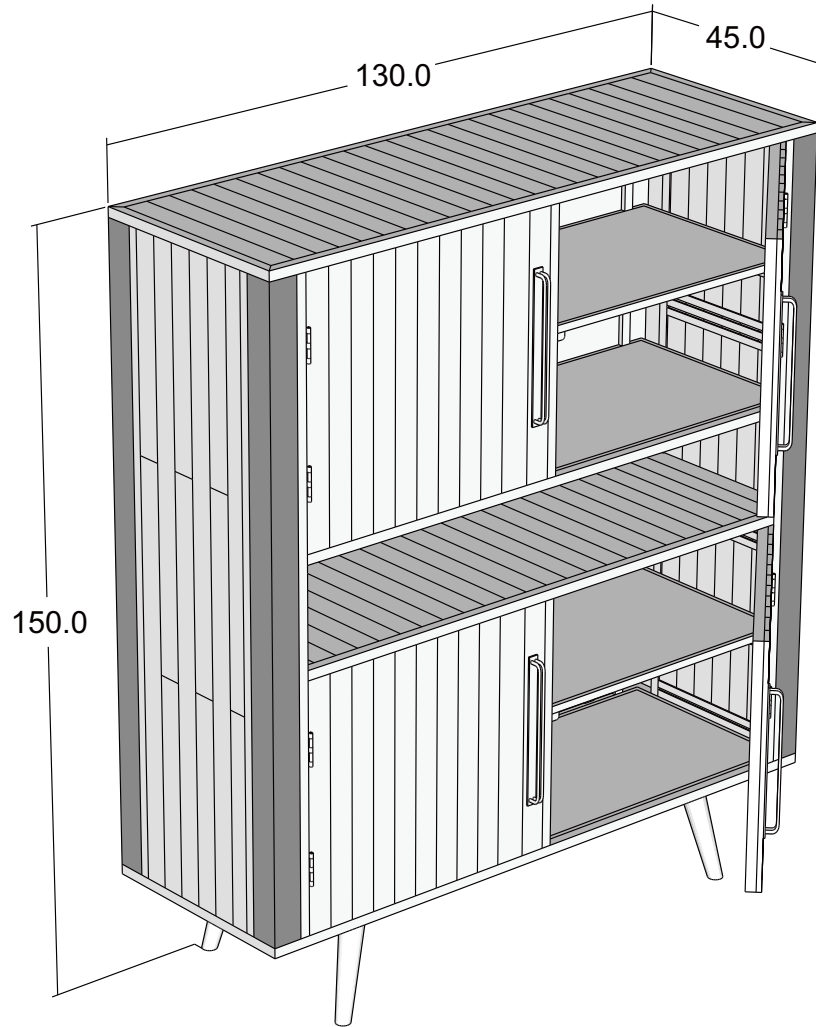

# Technical Drawing

MD RT 19053

Nordic Buffet 4 Doors

NOVA NOVO

Dimensions (cm)

**FRONT VIEW**

**SIDE VIEW**