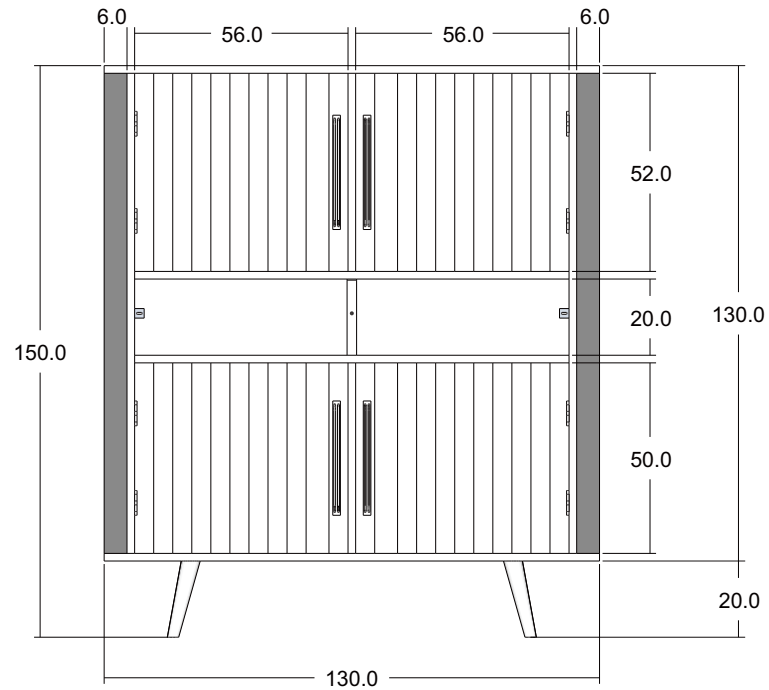

# Technical Drawing

MD RT 19053

Nordic Buffet 4 Doors

NOVA NOVO

Dimensions (cm)

**FRONT VIEW**

**SIDE VIEW**