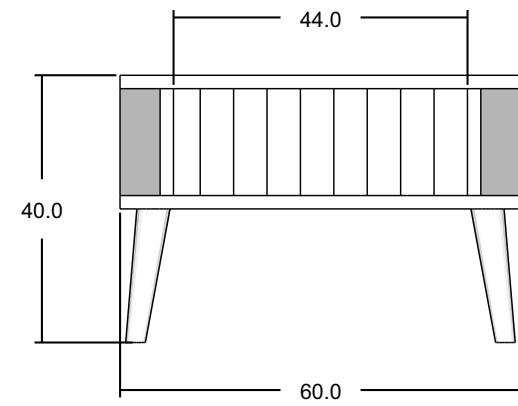

Technical Drawing

MD RT 20051
Nordic Coffee Table

Dimensions (cm)

FRONT VIEW

SIDE VIEW