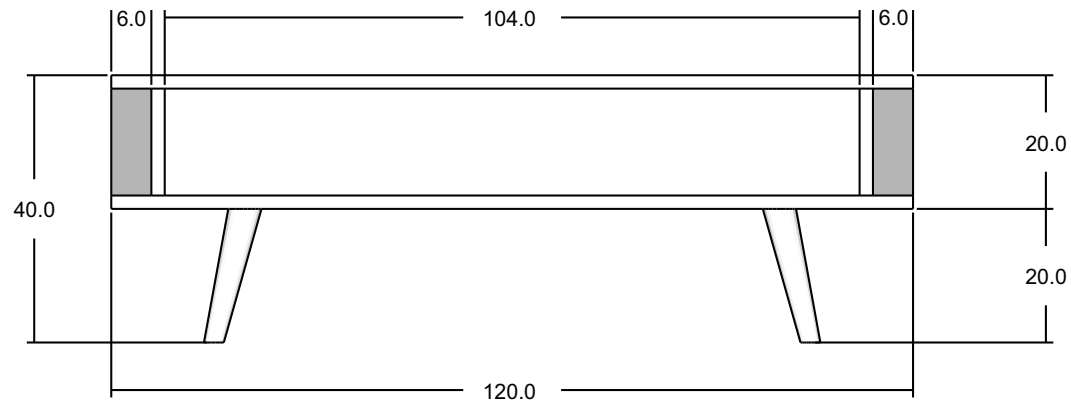

Technical Drawing

MD RT 20051
Nordic Coffee Table

Dimensions (cm)

FRONT VIEW

SIDE VIEW