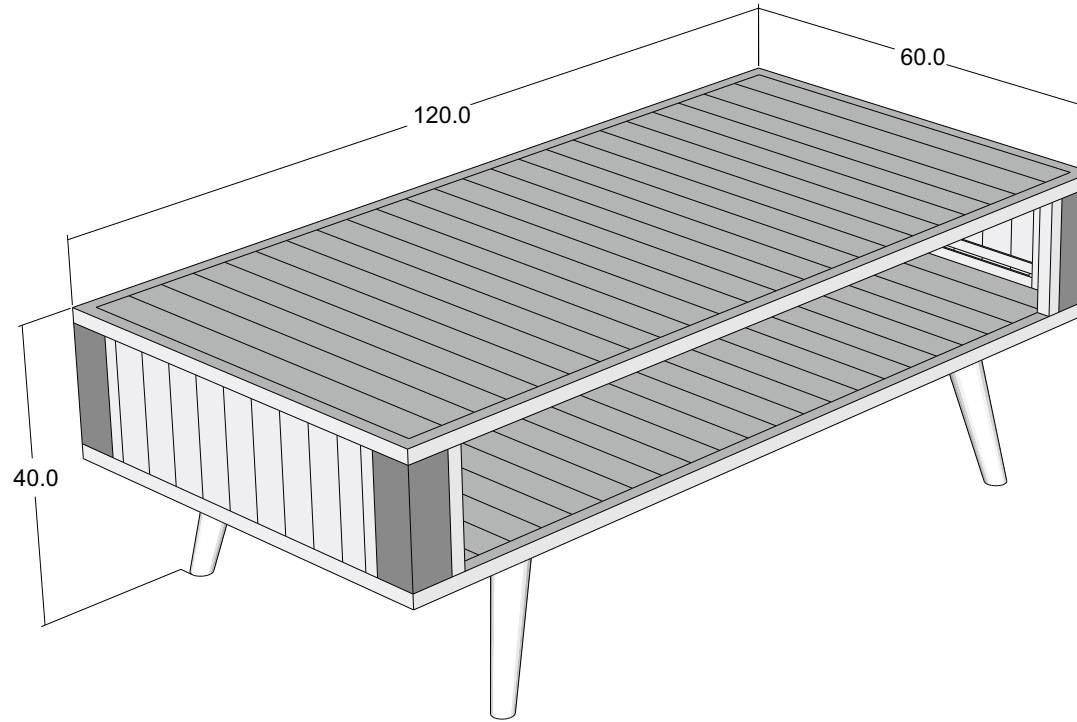

Technical Drawing

MD RT 20051
Nordic Coffee Table

Dimensions (cm)

FRONT VIEW

SIDE VIEW